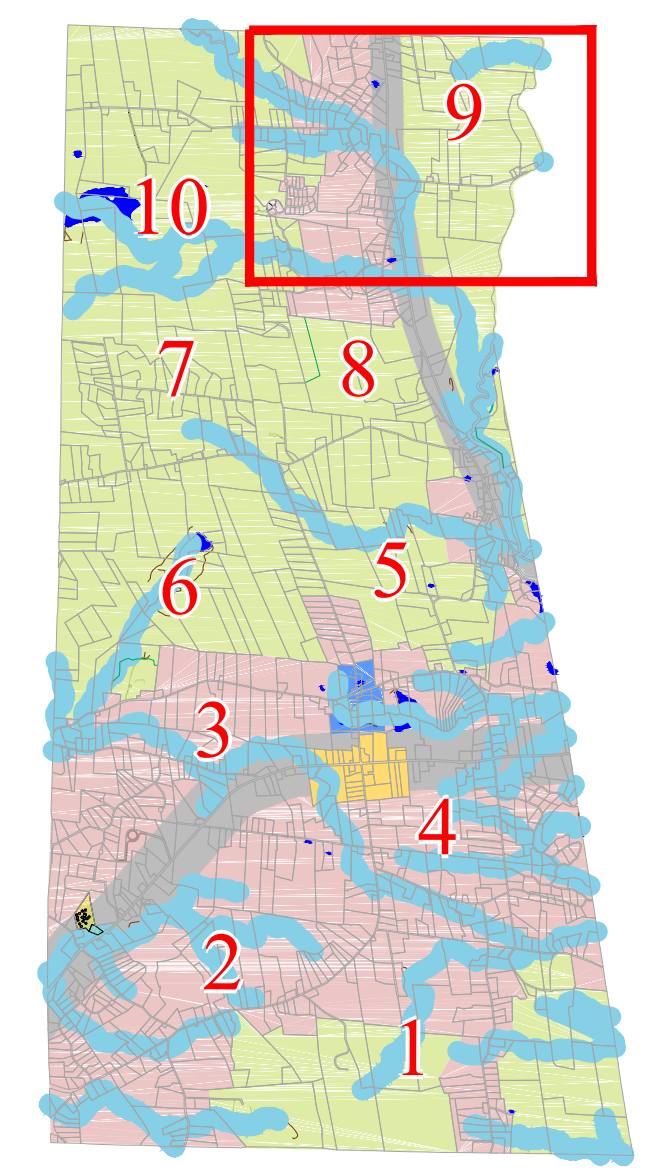

Town of
CHICHESTER
Merrimack County
New Hampshire

LEGEND

- Parcel Number(PID) 12
- Parcel Acreage 2 Ac.
- Frontage (feet) 340'
- Lakes and Ponds
- Rivers
- Wetlands
- Open Space / Common Land
- ZONE - Commercial/Industrial
- ZONE - Residential
- ZONE - Rural/Agricultural
- ZONE - Town Center
- ZONE - Commercial Village

SCALE

SCALE

Map
9