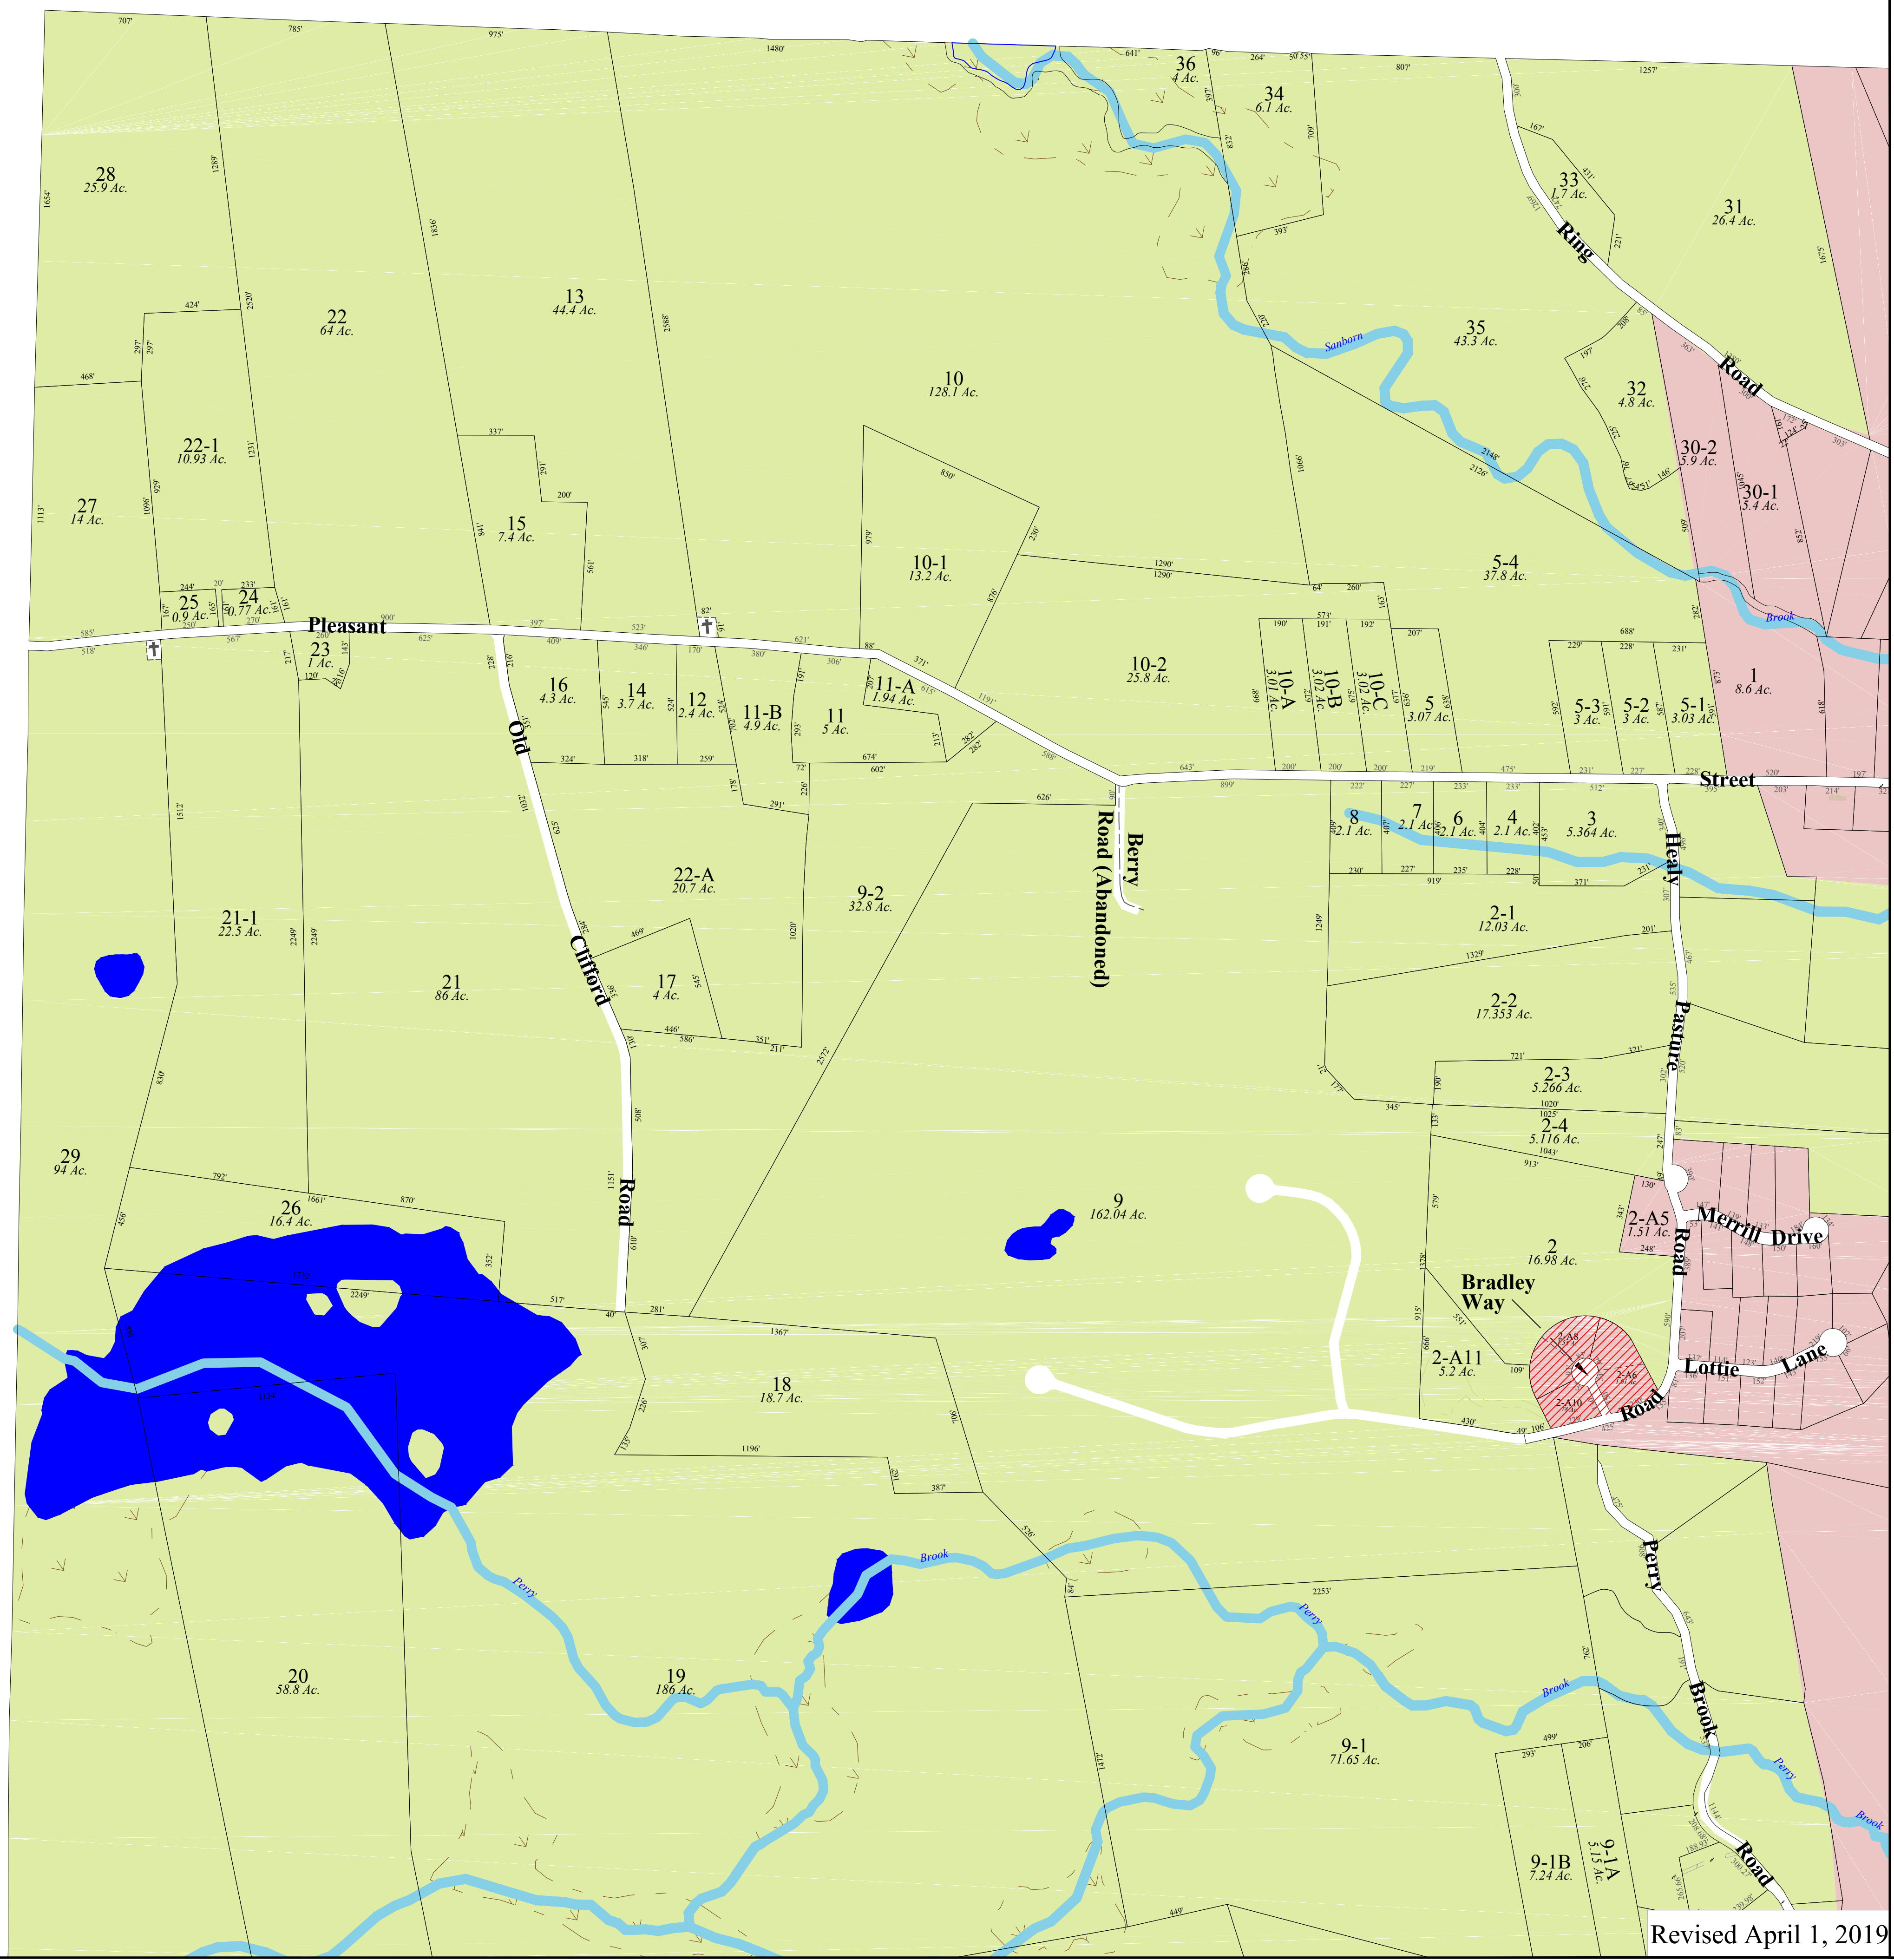

Town of
CHICHESTER
 Merrimack County
 New Hampshire

LEGEND

Parcel Number(PID)	12
Parcel Acreage	2 Ac.
Frontage (feet)	340'
Lakes and Ponds	
Rivers	
Wetlands	
Open Space / Common Land	
ZONE - Commercial/Industrial	
ZONE - Residential	
ZONE - Rural/Agricultural	
ZONE - Town Center	
ZONE - Commercial Village	

SCALE

Map
10

Revised April 1, 2019

INSET

For Assessment Purposes
 Not to be used for conveyances