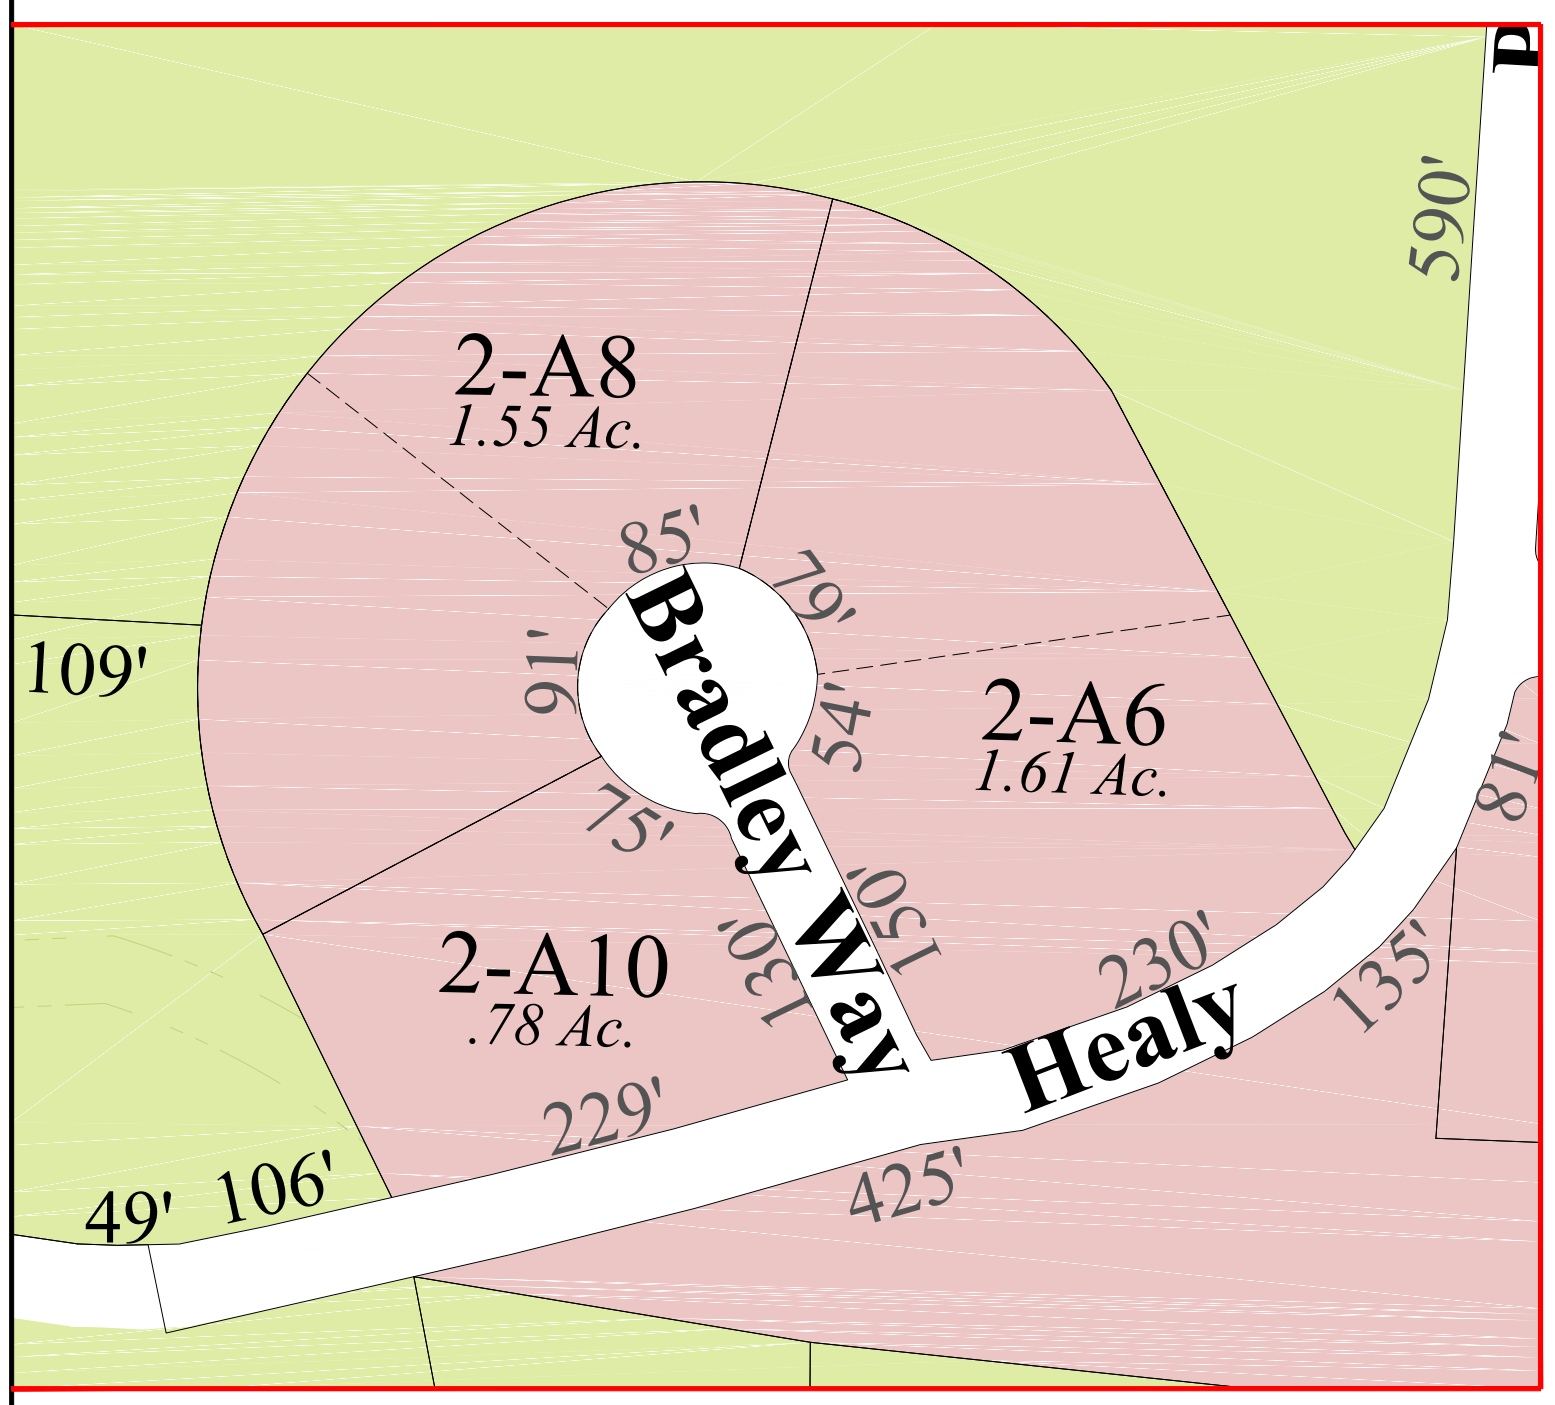

Town of
CHICHESTER
 Merrimack County
 New Hampshire

LEGEND

Parcel Number(PID)	12
Parcel Acreage	2 Ac.
Frontage (feet)	340'
Lakes and Ponds	
Rivers	
Wetlands	
Open Space / Common Land	
ZONE - Commercial/Industrial	
ZONE - Residential	
ZONE - Rural/Agricultural	
ZONE - Town Center	
ZONE - Commercial Village	

SCALE

Map
10

Revised April 1, 2019

INSET

For Assessment Purposes
 Not to be used for conveyances