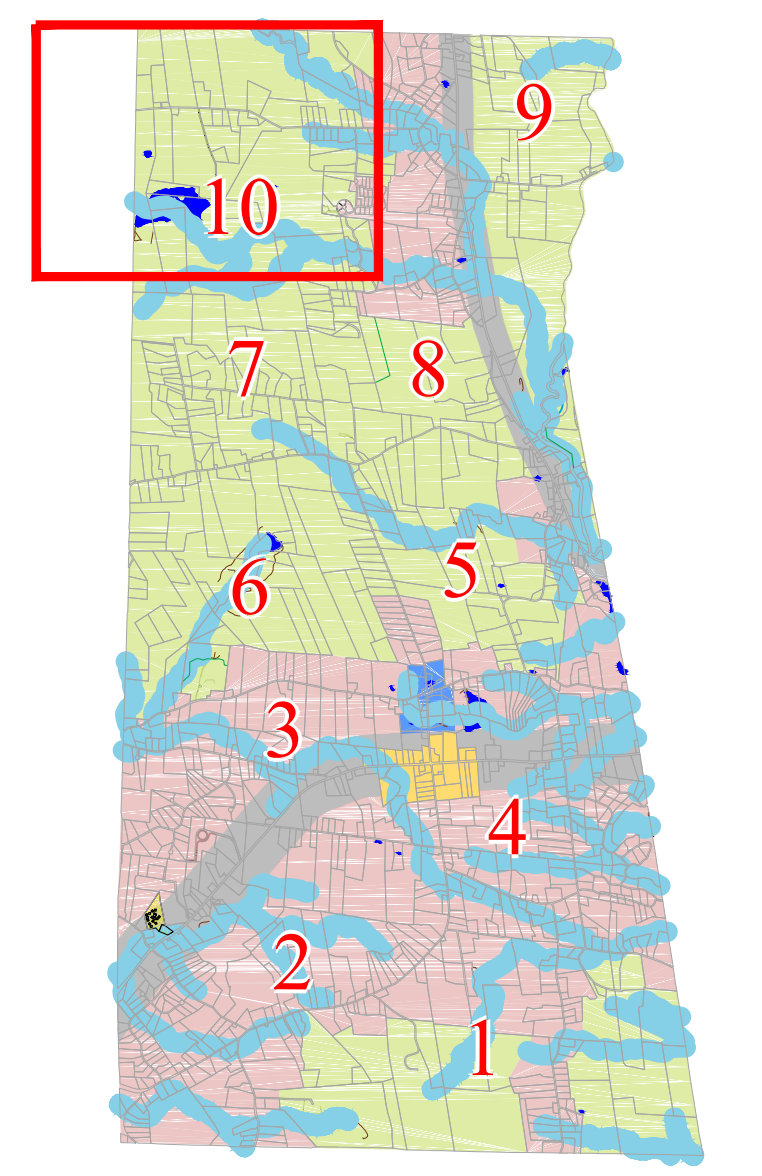

Town of
CHICHESTER
 Merrimack County
 New Hampshire

LEGEND

Parcel Number(PID)	12
Parcel Acreage	2 Ac.
Frontage (feet)	340'
Lakes and Ponds	
Rivers	
Wetlands	
Open Space / Common Land	
ZONE - Commercial/Industrial	
ZONE - Residential	
ZONE - Rural/Agricultural	
ZONE - Town Center	
ZONE - Commercial Village	

SCALE

Map
10

Revised April 1, 2019

INSET

For Assessment Purposes
 Not to be used for conveyances